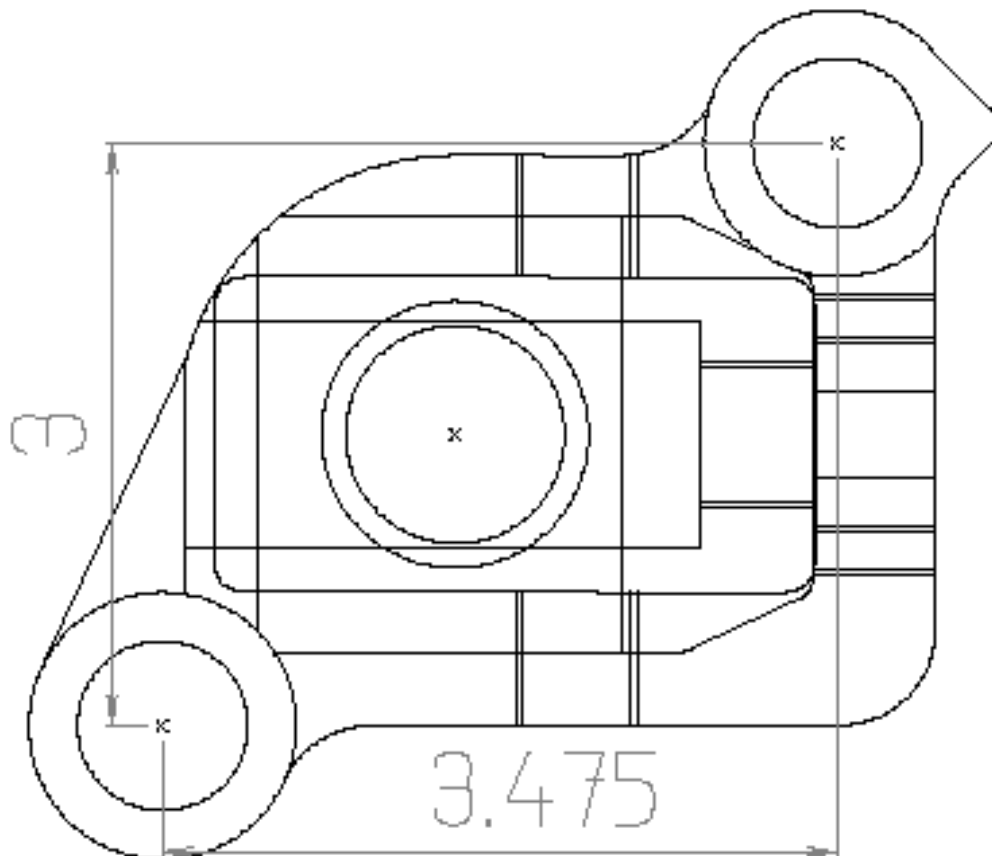

# 89 National Extrusion Block TMW Prog. 939 - Footprint

3374 Precision Drive Rockford, Illinois 61109  
815-874-8217 Fax 815-874-5044  
[www.thomasonmachine.com](http://www.thomasonmachine.com)

[www.giffedrollers.com](http://www.giffedrollers.com)

[www.transferring.com](http://www.transferring.com)

**Note: Footprint is not to exact scale.  
Bolt holes are dimensioned center-  
line to centerline. Refer to dimen-  
sions for exact sizes.**