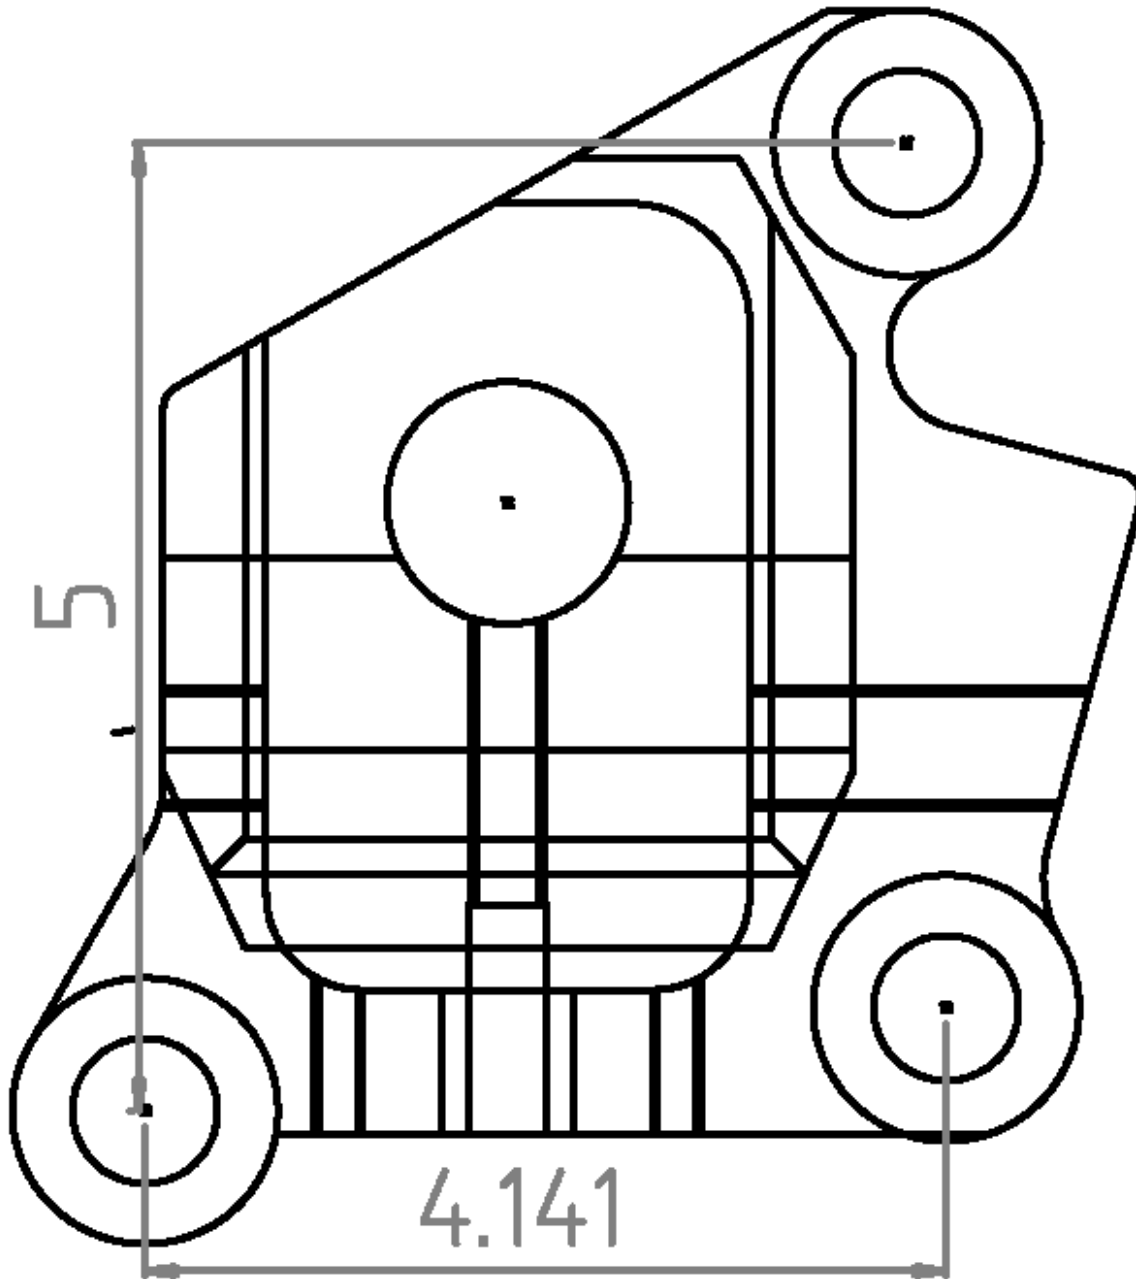

89 National New Style 2nd / Finish Block with PKO. TMW Prog. 824 - Footprint

3374 Precision Drive Rockford, Illinois 61109
815-874-8217 Fax 815-874-5044
www.thomasonmachine.com

www.gofeedrollers.com

www.transferfinger.com

**Note: Footprint is not to exact scale.
Bolt holes are dimensioned center-
line to centerline. Refer to dimen-
sions for exact sizes.**