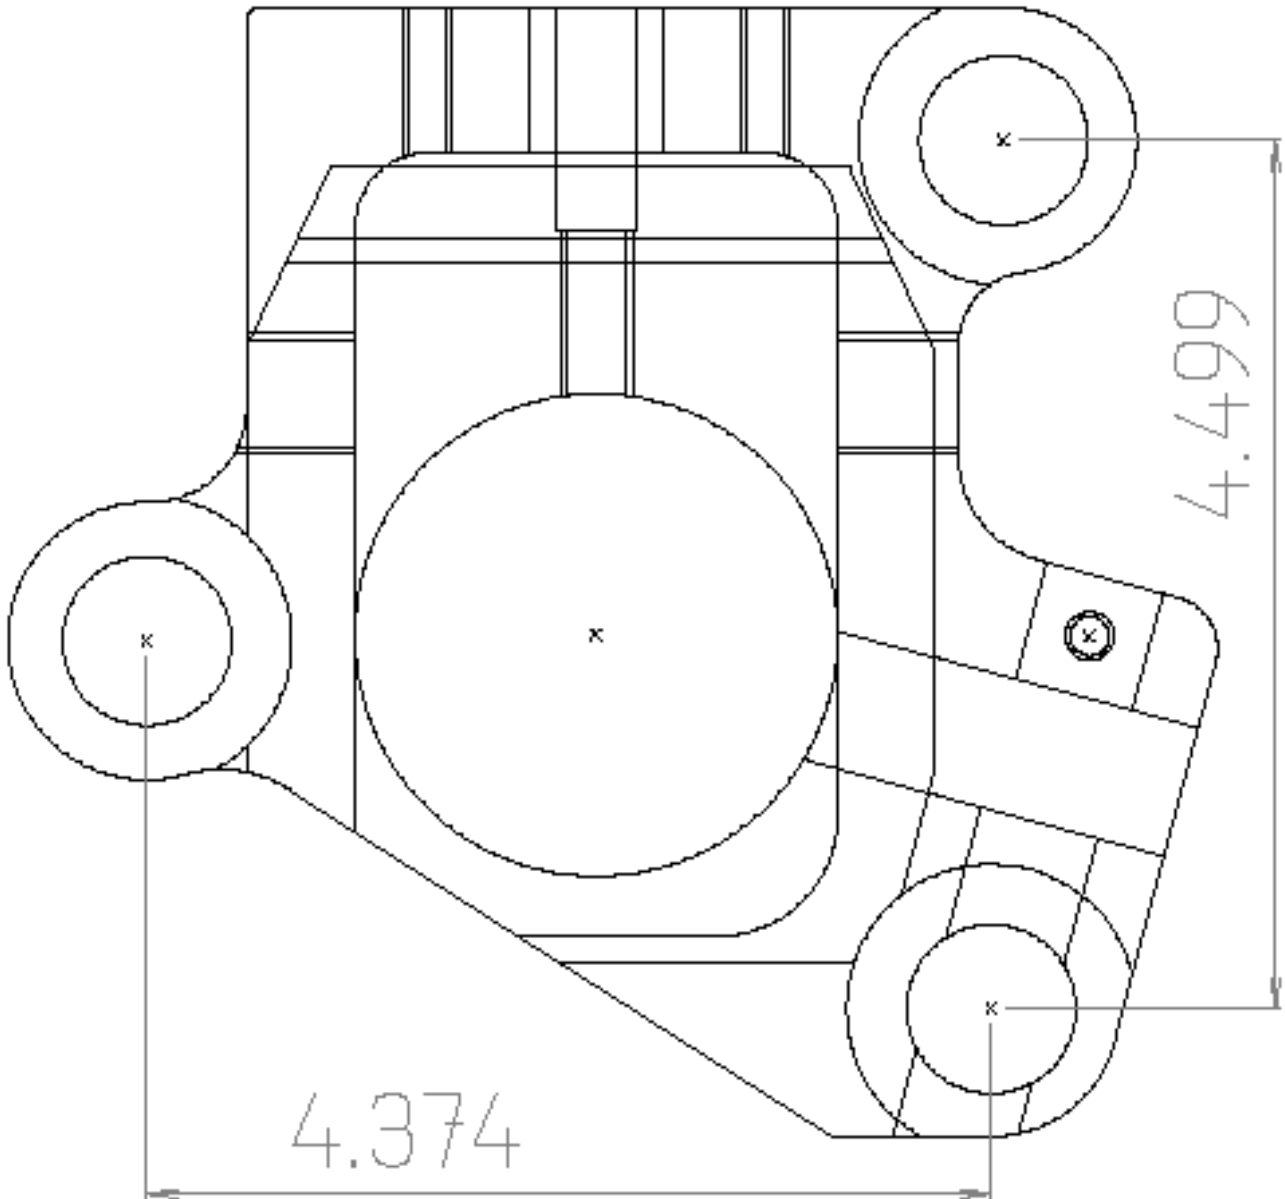

# 89 National New Style 3rd Station w/PKO TMW Prog. 971 - Footprint

3374 Precision Drive Rockford, Illinois 61109  
815-874-8217 Fax 815-874-5044  
www.thomasonmachine.com

www.gulfrollers.com

www.transferringer.com

**Note: Footprint is not to exact scale.  
Bolt holes are dimensioned center-  
line to centerline. Refer to dimen-  
sions for exact sizes.**