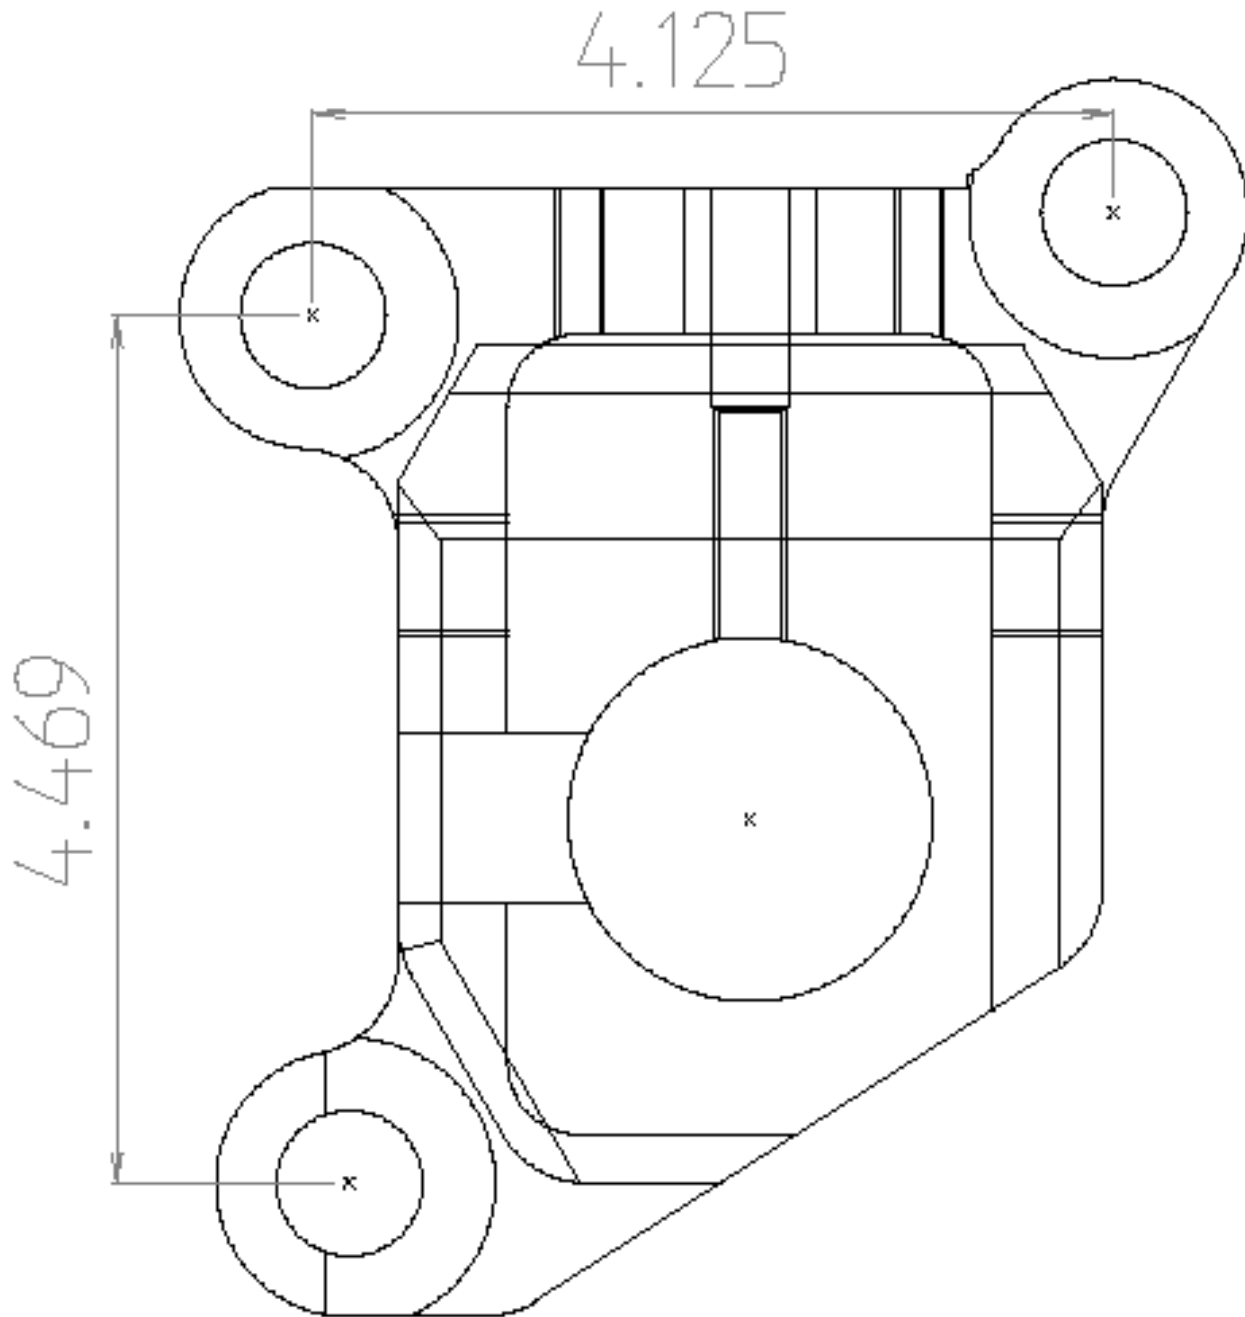

# 89 National Old Style 2nd with PKO. TMW Prog. 1598 - Footprint

3374 Precision Drive Rockford, Illinois 61109  
815-874-8217 Fax 815-874-5044  
[www.thomasonmachine.com](http://www.thomasonmachine.com)

[www.galfeedrollers.com](http://www.galfeedrollers.com)

[www.transferfinger.com](http://www.transferfinger.com)

**Note: Footprint is not to exact scale.  
Bolt holes are dimensioned center-  
line to centerline. Refer to dimen-  
sions for exact sizes.**