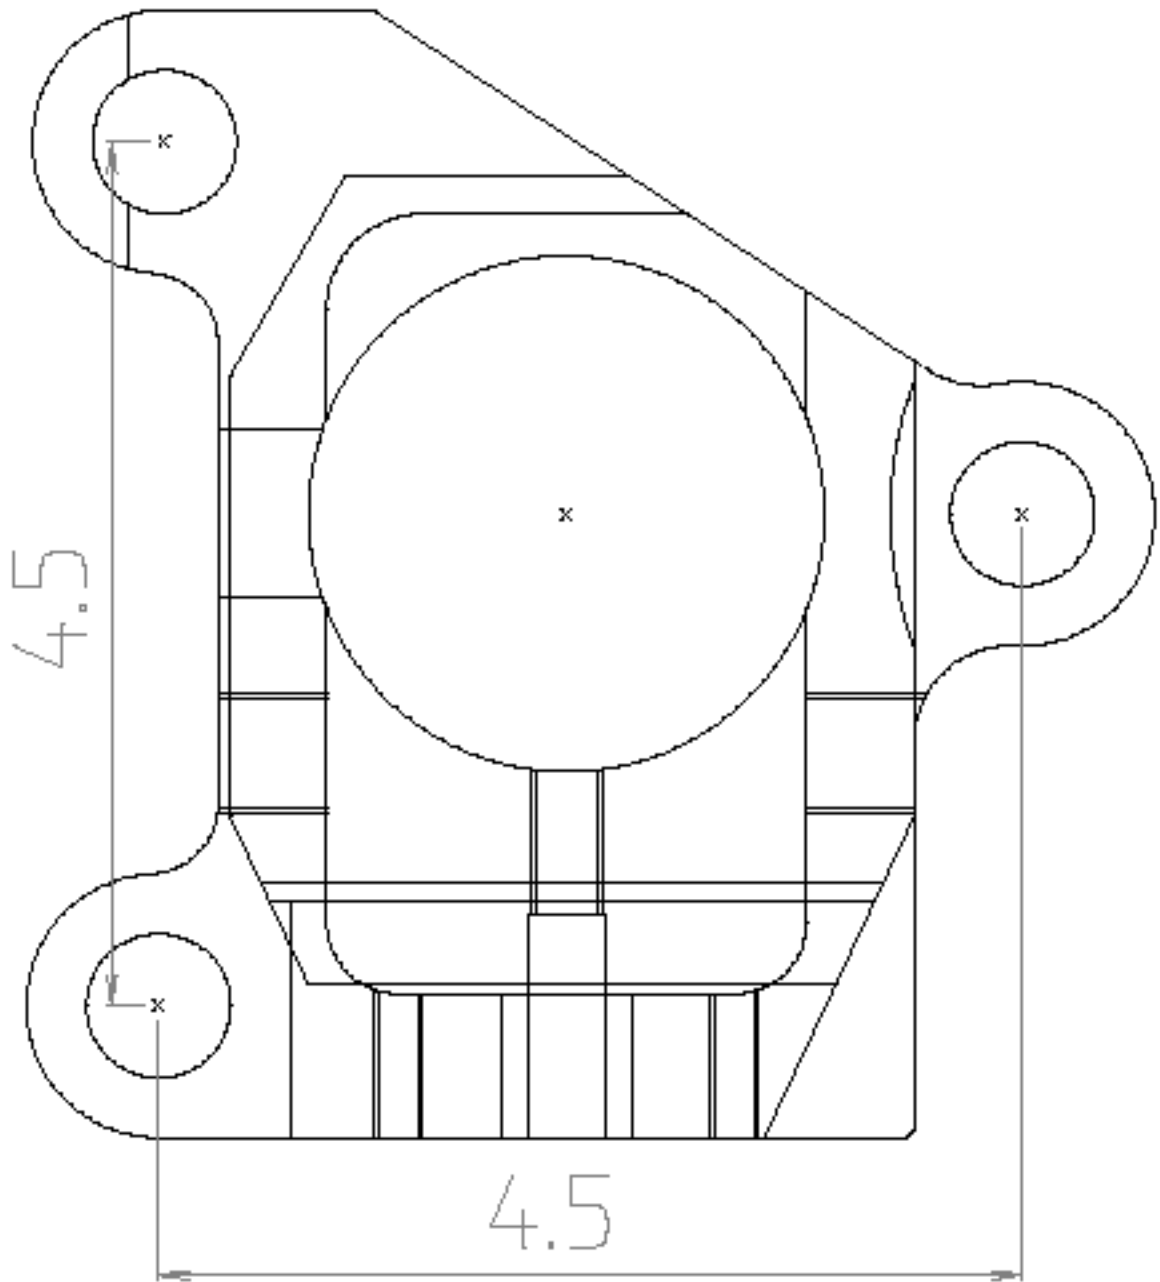

89 National Old Style 3rd with PKO. TMW Prog. 533 - Footprint

3374 Precision Drive Rockford, Illinois 61109
815-874-8217 Fax 815-874-5044
www.thomasonmachine.com

www.gstfeedrollers.com

www.transferfinger.com

**Note: Footprint is not to exact scale.
Bolt holes are dimensioned center-
line to centerline. Refer to dimen-
sions for exact sizes.**