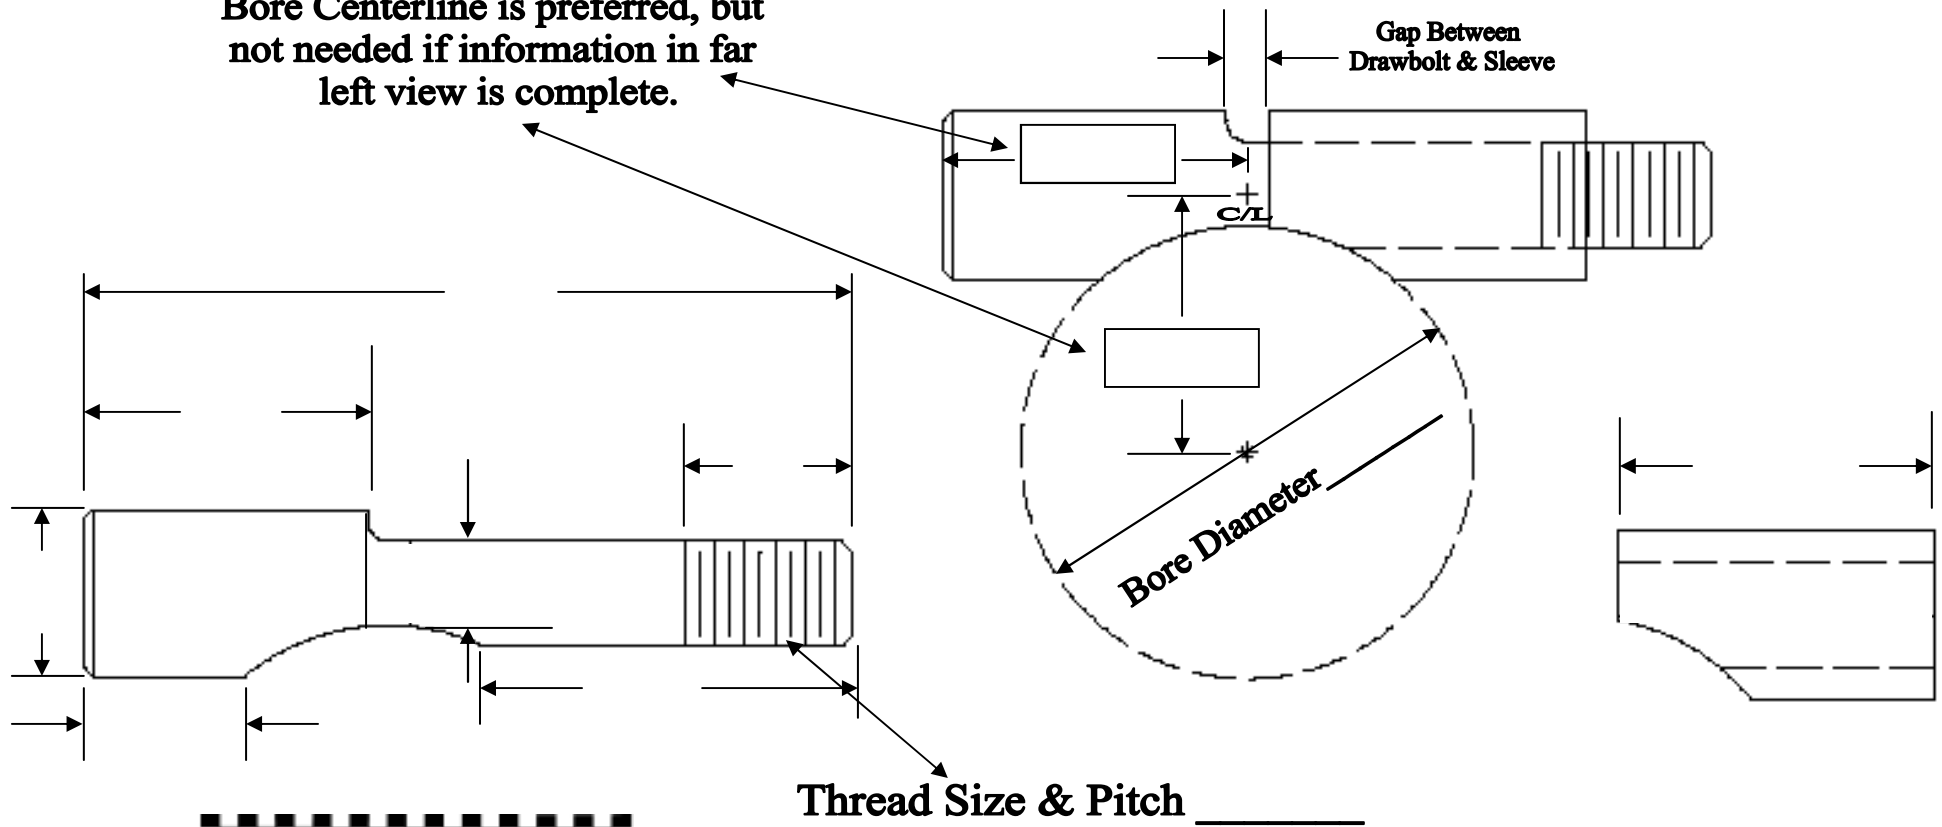

Design it Yourself

Drawbolt & Sleeve

Bore Centerline is preferred, but not needed if information in far left view is complete.

3374 Precision Drive
Rockford, IL 61109
815-874-8217 * Fax 815-874-5044
www.thomasonmachine.com