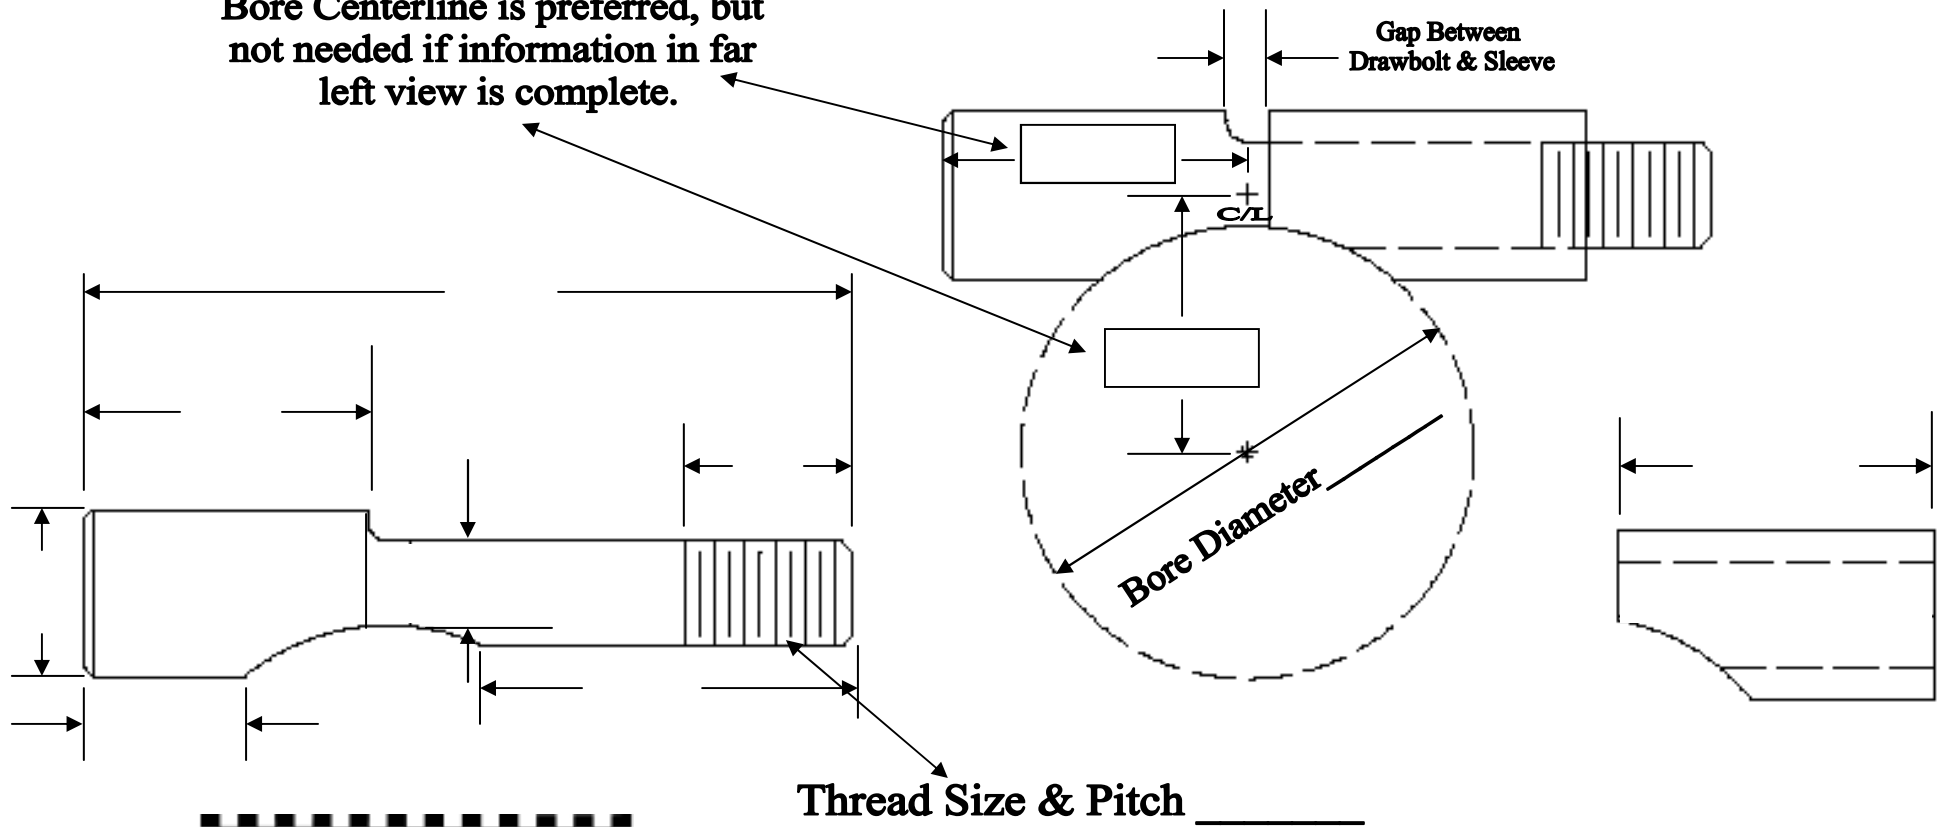

## Drawbolt & Sleeve

Bore Centerline is preferred, but not needed if information in far left view is complete.

3374 Precision Drive  
Rockford, IL 61109  
815-874-8217 \* Fax 815-874-5044  
[www.thomasonmachine.com](http://www.thomasonmachine.com)