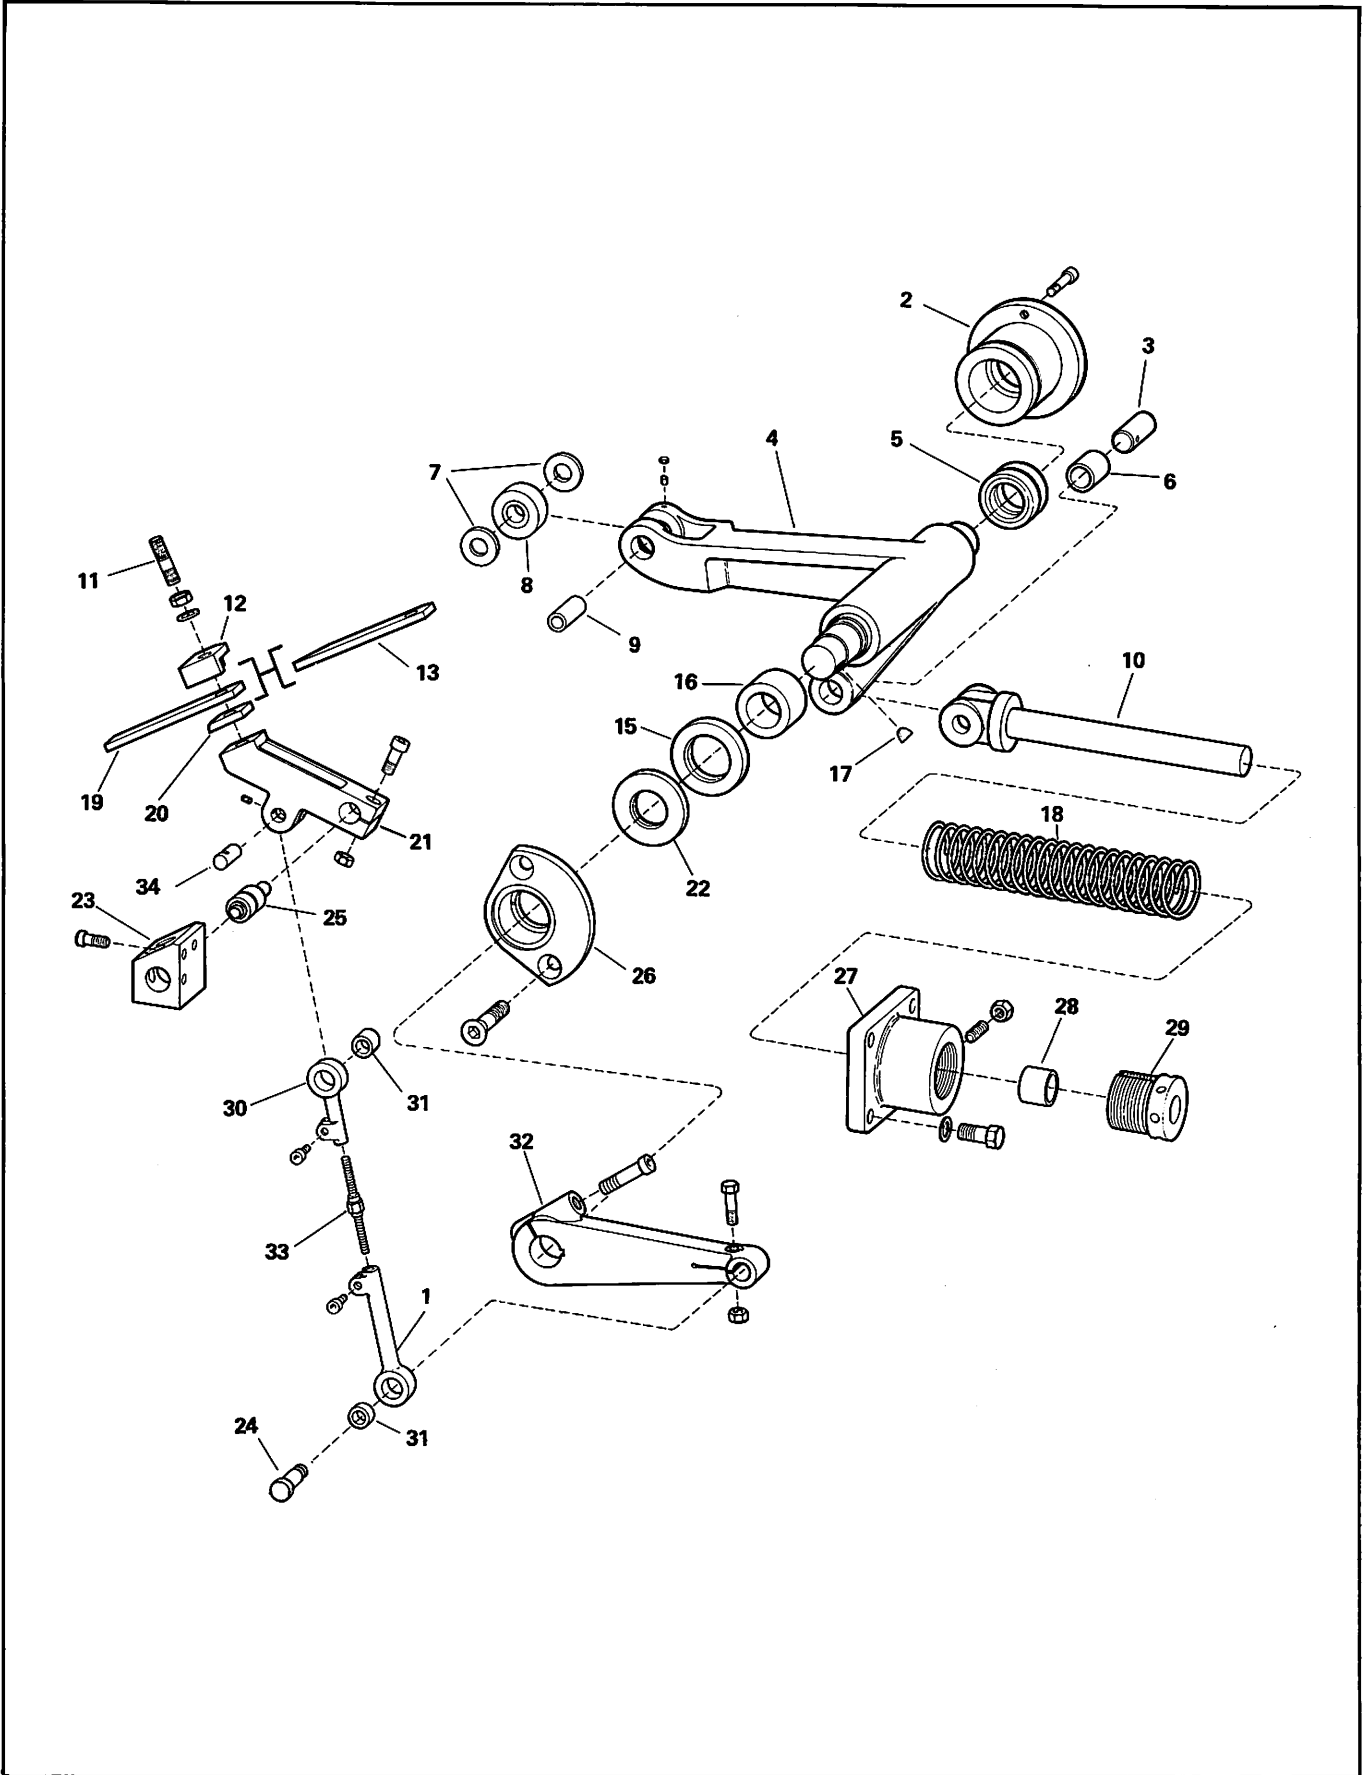

DISCHARGE EJECTOR
45, 56, 68 HEADERS

Figure DF

DISCHARGE EJECTOR
45, 56, 68 HEADERS

KEY NO.	PART NAME	QTY.
DF-1	Lower Connection End	1
DF-2	Front Cartridge	1
DF-3	Spring Rod Pin	1
DF-4	Roller Lever	1
DF-5	Roller Lever Rear Bearing	1
DF-6	Spring Rod Pin Bearing	1
DF-7	Roller Washers	2
DF-8	Cam Roller	1
DF-9	Roller Pin	1
DF-10	Spring Rod	1
DF-11	Blade to Lever Stud	1
DF-12	Blade Clamp	1
DF-13	Blade (Short Blanks)	1
DF-15	Roller Lever Spacer	1
DF-16	Roller Lever Front Bearing	1
DF-17	Drive Lever Key	1
DF-18	Spring	1
DF-19	Blade (Long Blanks)	1
DF-20	Blade Spacer	1
DF-21	Lever	1
DF-22	Roller Lever Washer	1
DF-23	Lever Pivot Block	1
DF-24	Connection Pin - Lower	1
DF-25	Lever Bearing	1
DF-26	Rear Cartridge	1
DF-27	Spring Bracket	1
DF-28	Spring Rod Bush	1
DF-29	Spring Rod Adjusting Screw	1
DF-30	Upper Connection End	1
DF-31	Connection Rod Bearing	2
DF-32	Drive Lever	1
DF-33	Connection Rod	1
DF-34	Connection Pin - Upper	1