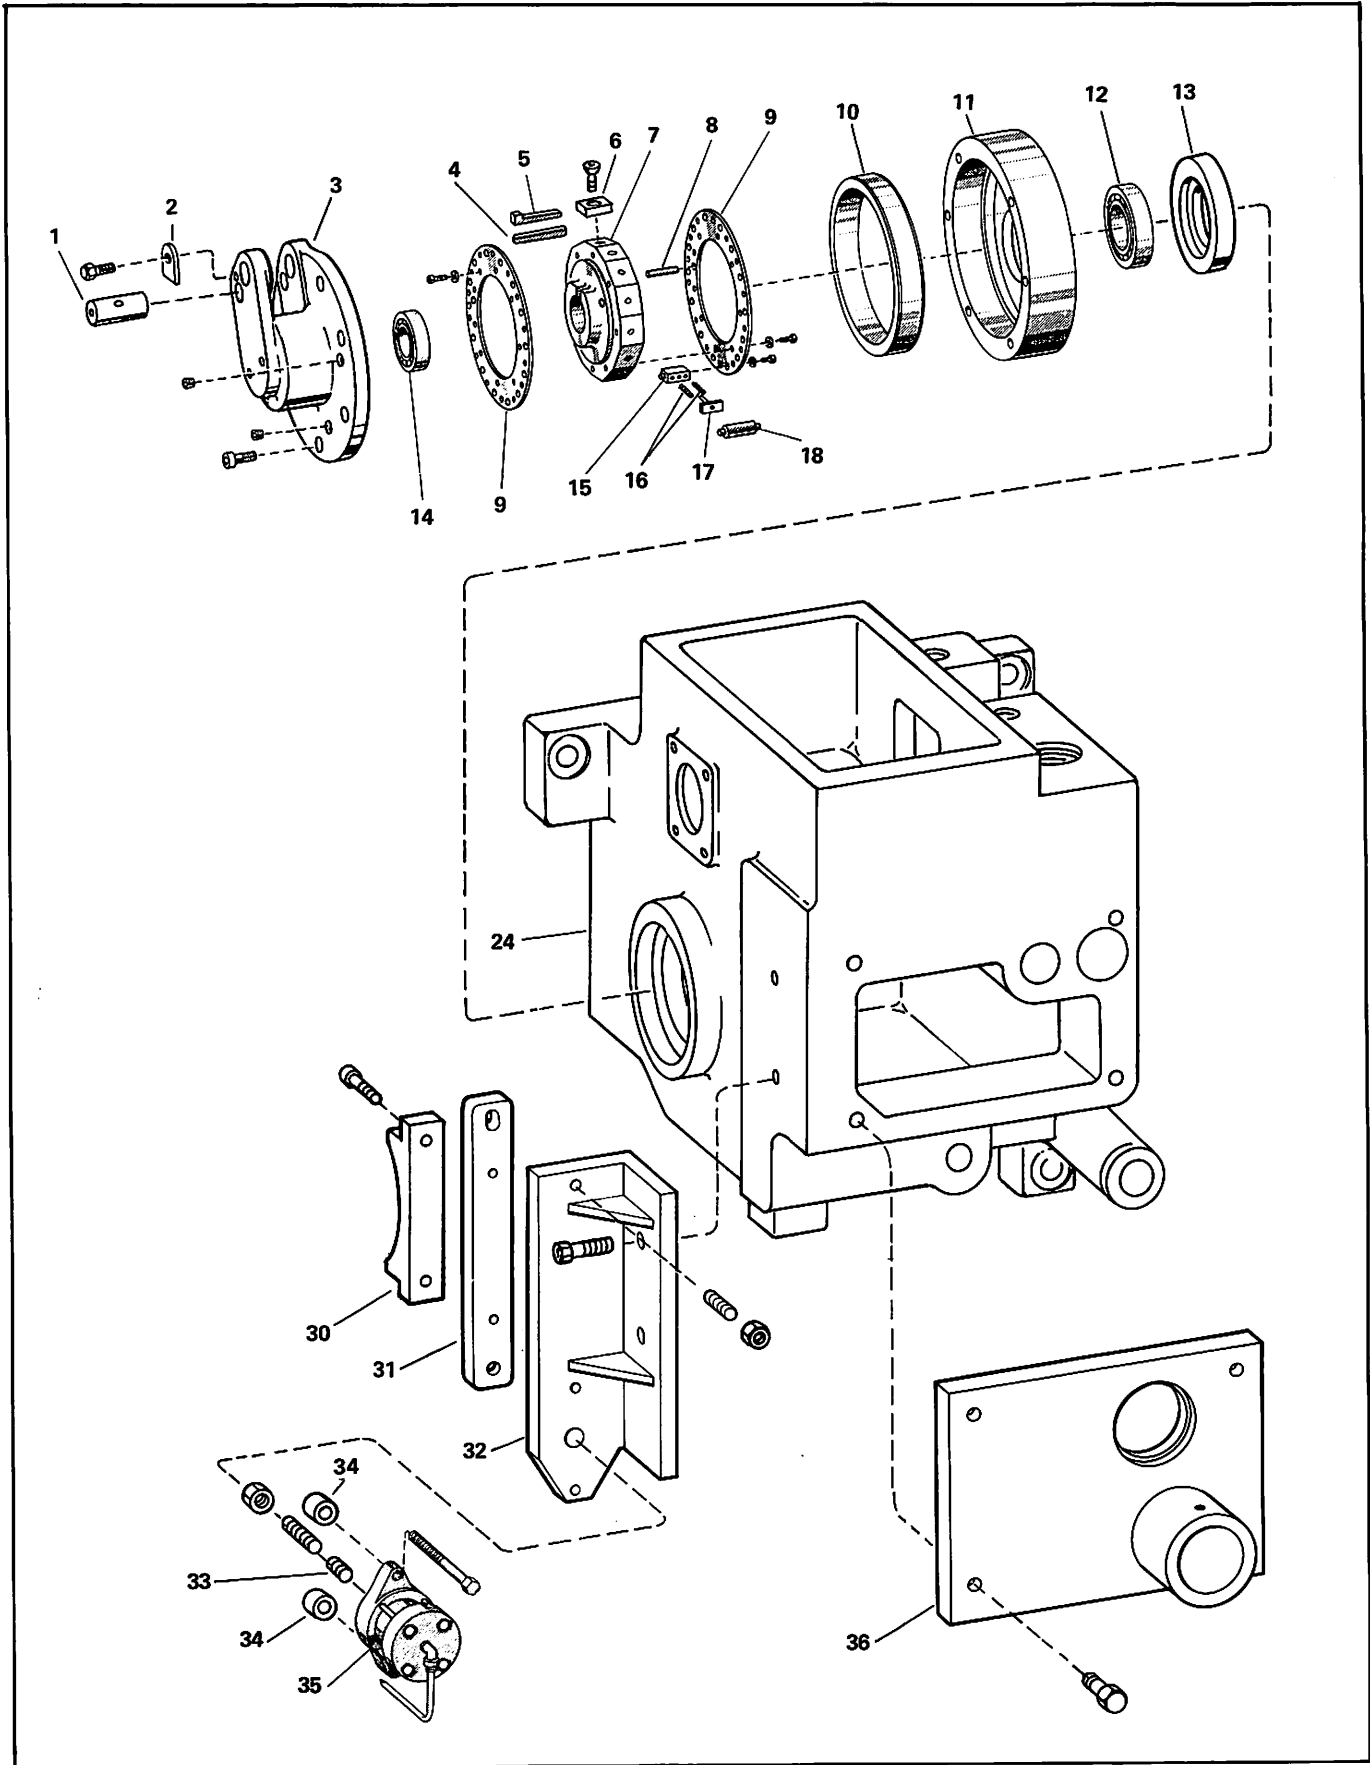

FEED CLUTCH, CONTROL LEVER AND
AUXILIARY BRAKE - 34 AND 45 HEADERS ONLY

Figure FD

**FEED CLUTCH, CONTROL LEVER AND
AUXILIARY BRAKE - 34 AND 45 HEADERS ONLY**

KEY NO.	PART NAME	QTY.
FD-1	Feed Connection Pin	1
FD-2	Pin Lock for Feed Connection Pin	1
FD-3	Feed Clutch Cover	1
FD-4	Key for Feed Clutch Hub	1
FD-5	Gib Key for Feed Clutch Hub	1
FD-6	Roller Wear Insert	14
FD-7	Feed Clutch Roller Hub	1
FD-8	Dowel for Roller Plates to Feed Clutch Hub	1
FD-9	Roller Plate	2
FD-10	Feed Clutch Housing Ring	1
FD-11	Feed Clutch Housing	1
FD-12	Bearing for Housing	1
FD-13	Feed Clutch Bearing Retainer	1
FD-14	Bearing in Feed Clutch Cover	1
FD-15	Roll Retainer Spacer	14
FD-16	Feed Clutch Roller Spring	28
FD-17	Roll Plunger Guide	14
FD-18	Clutch Rollers	14
FD-24	Feed Box	1
FD-30	Brake Shoe	1
FD-31	Bar for Auxiliary Brake Shoe	1
FD-32	Brake Mounting Bracket	1
FD-33	Tip for Air Cylinder	1
FD-34	Spacer for Air Cylinder	1
FD-35	Air Cylinder	1
FD-36	Feed Box Cover	1